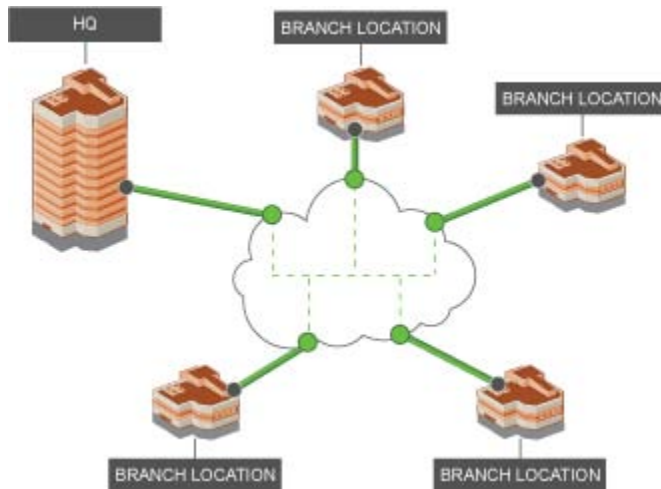

## Metro Ethernet

**CenturyLink™ Metro Ethernet extends your native Ethernet environment to connect LANs at multiple locations within a metropolitan area while delivering 99.99% service reliability.**

ETHERNET LOCAL AREA NETWORK (ELAN) – Multiple broadcast connectivity – perfect for connecting multiple LANs at different locations.

ETHERNET PRIVATE LINE (EPL) – Point-to-point connectivity for each circuit from the router through the transport network.

CenturyLink™

ETHERNET VIRTUAL PRIVATE LINE (EVPL) – Point-to-point virtual circuits.