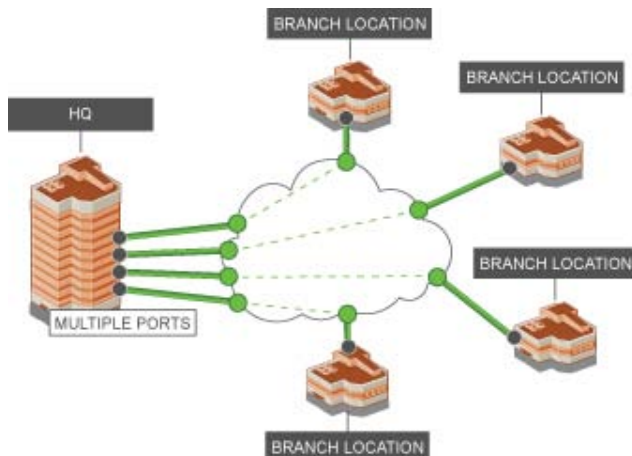

# Ethernet Solutions

## Metro Ethernet

**CenturyLink™ Metro Ethernet extends your native Ethernet environment to connect LANs at multiple locations within a metropolitan area while delivering 99.99% service reliability.**

ETHERNET LOCAL AREA NETWORK (ELAN) – Multiple broadcast connectivity – perfect for connecting multiple LANs at different locations.

ETHERNET PRIVATE LINE (EPL) – Point-to-point connectivity for each circuit from the router through the transport network.

CenturyLink™

ETHERNET VIRTUAL PRIVATE LINE (EVPL) – Point-to-point virtual circuits.