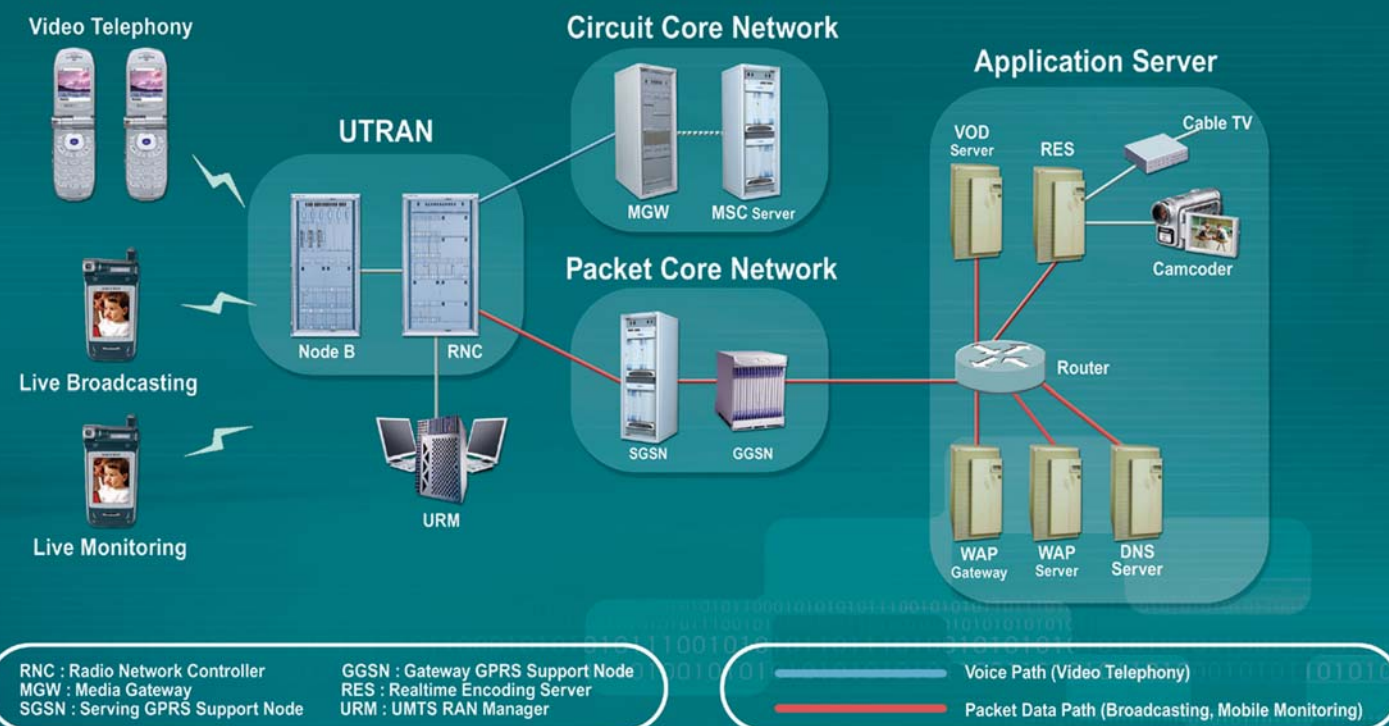

Full WCDMA Product Portfolio

Product information

Samsung offers the true leadership product portfolio for WCDMA!

- ▶ **Circuit Switched Core Network (CSCN)**
 - MSC Server
 - MGW
- ▶ **Packet Switched Core Network (PSCN)**
 - GGSN
 - SGSN MIP
 - SGSN TP
- ▶ **UMTS Terrestrial Radio Access Network (UTRAN)**
 - RNC
 - Node B

Key Advantages:

Independent scalability

R4 compliancy → Bridging the legacy to the future

Eliminating unnecessary operations minimize CAPEX & OPEX → TrFO & TFO

UTRAN is ready for easy upgrade to R5 HSDPA & advanced antenna technology

Circuit Switched Core Network (CSCN)

- ▶ **MSC Server**
 - Load balancing
 - Independent scalability
 - Soft switch architecture
 - Transcoder free operation
 - Tandem free operation
 - MSC to handle the signaling and control for optimized WCDMA network needs
- ▶ **MGW**
 - Large capacity
 - Independent scalability
 - Simple bearer traffic optimized
 - Common architecture designed to be versatile: TGW, WGW, etc.

Packet Switched Core Network (PSCN)

- ▶ **Gateway GPRS Serving Node (GGSN)**
 - Huge capacity
 - Bearer traffic to and from SGSN and internet or to other PLMN
 - Individual subscriber management through interface to HLR
 - Common bearer packet traffic engine for both GGSN & SGSN TP
- ▶ **Serving GPRS Serving Node (SGSN)**
 - Samsung WCDMA separated SGSN into two for independent scalability
 - Interface with RNC through IuPS
 - ▷ **SGSN MIP**
 - Handles IuPS interface between UTRAN and GGSN
 - Optimized control of all packet signaling
 - Telco grade reliability
 - GTP tunneling to GGSN
 - ▷ **SGSN TP**
 - High capacity and Telco reliability
 - Handles all payload traffic between RNC and GGSN