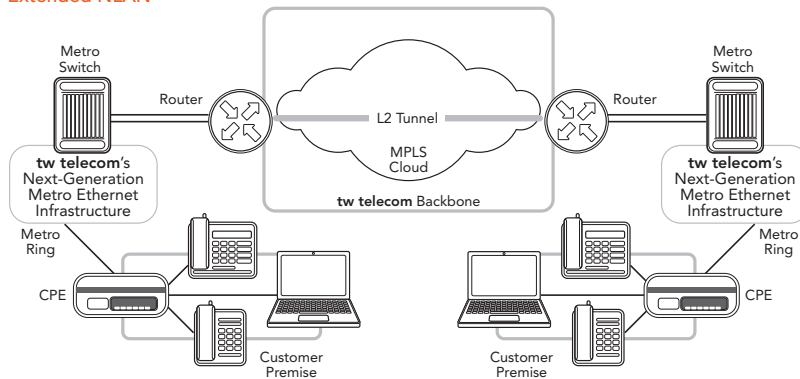

Just Plug In

Built for Your Business Inside and Out. ENLAN helps you drive collaboration and productivity inside your company, and extend your reach on the outside. It's a complete, end-to-end solution — for point-to-point as well as multi-point configurations. ENLAN's city-to-city infrastructure reliability connects your company's offices.

More Than A Network

It's Your Business Foundation. ENLAN is a fast track for your data, free of protocol roadblocks and routing detours. It's also a network you can count on, with the foundational technology you need to support all of your business-critical applications. And it's designed to scale as you grow — proven technology for your current and future data traffic. With ENLAN, you can keep your people close...while you work to take your business far.

Point-to-Point
Extended NLAN

- **Efficient.** Communicate to and from multiple locations through a reliable, high-bandwidth Ethernet connection.
- **Scalable.** From 2 Mbps – 1 Gbps.
- **Fully Managed.** We deploy, manage and maintain your ENLAN platforms.
- **Easy.** Access our network via 10M/100M/1000M/10G IEEE Standard Ethernet interfaces.