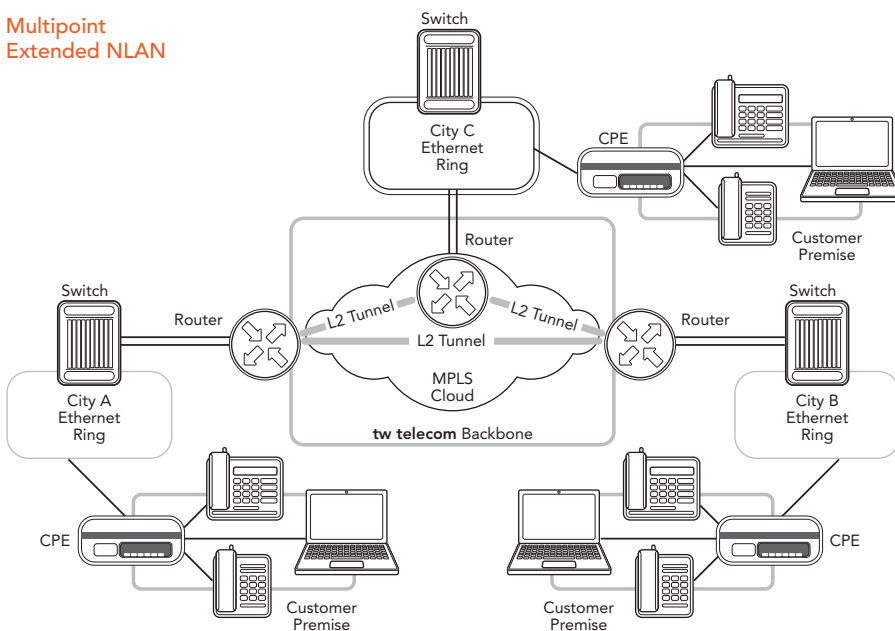

Multipoint Extended NLAN

About tw telecom

tw telecom delivers the most advanced telecommunications solutions on the market to a wide spectrum of businesses and organizations across the United States. Since 1993, we have built a legacy of success through exceptional customer care, remarkable products and powerful networks. These strengths enable us to deliver scalable solutions that help customers improve their business metrics. For more information, please visit www.twtelecom.com.